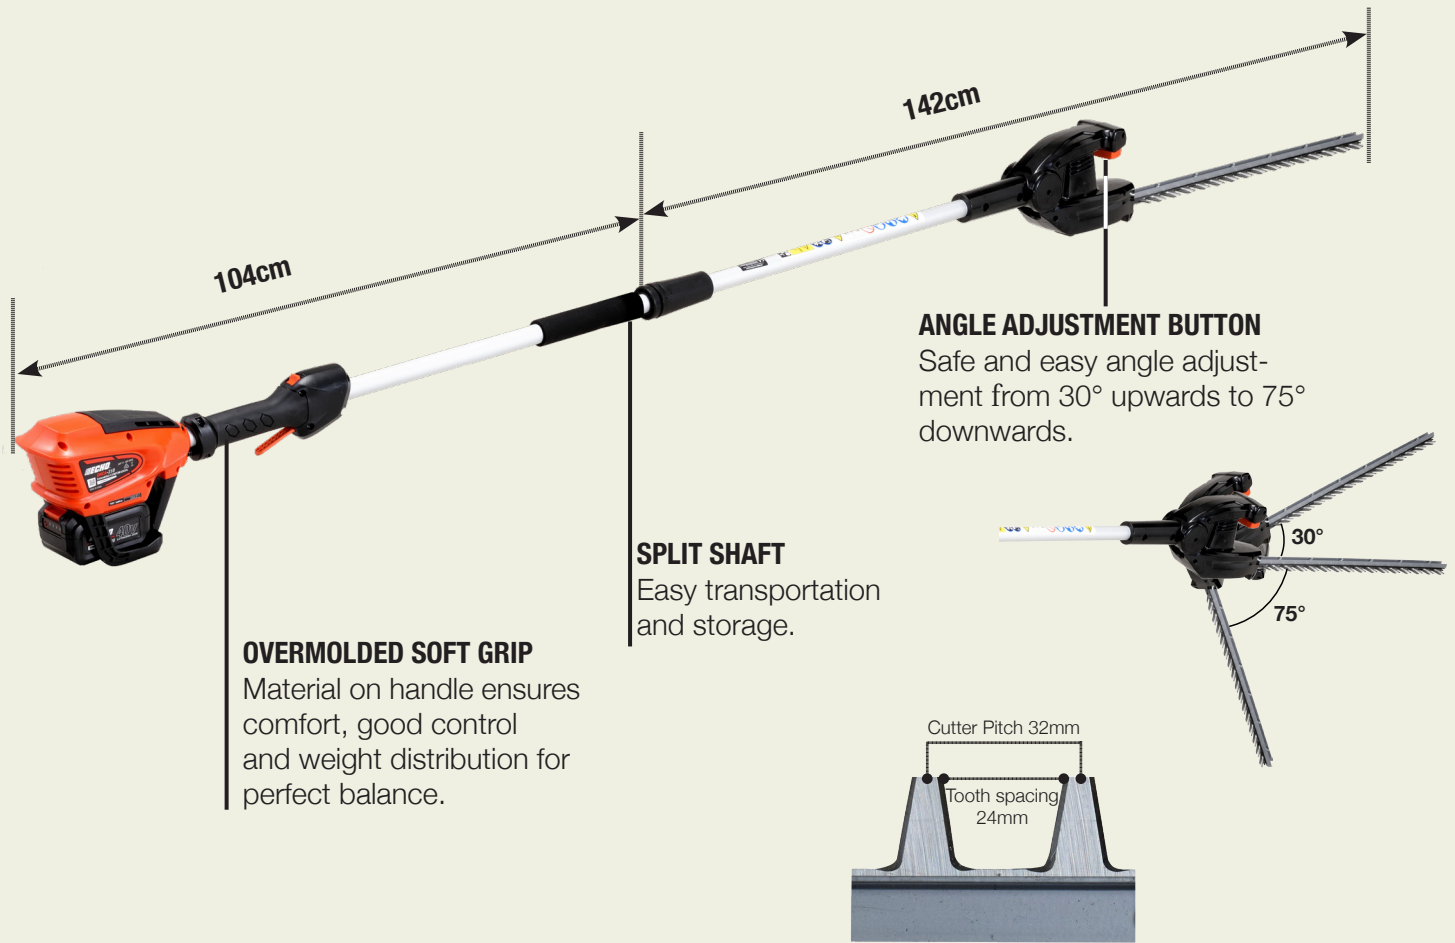

FEATURES & BENEFITS

DEPEND ON IT