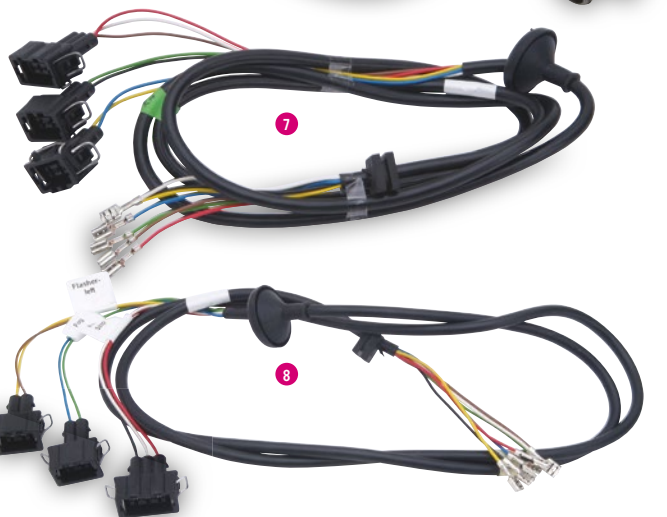

AS8383 7 Core Lighting Cable. Supplied with a 7 pin plug at both ends.

1 AS8384 8 Core Lighting Cable. Supplied with a 13 pin plug at both ends.

2 P0738 7 Core Coiled Cable. Supplied with a 7 pin plug at one end and spade connectors at the other end.

P0738-13 8 Core Coiled Cable. Supplied with a 13 pin plug at one end and spade connectors at the other end.

3 P0739T-13 8 Core Coiled Cable. Supplied with a 13 pin plug at one end. Fitted to the DP120, GH range, HB610, P6/8G, TA5G & TA510G.

4 P1806 13 Pin Plug.

5 P1807 13 Pin Socket.

P1809 8 Core Electrical Cable. Sold per metre

6 P1810-13G1S1 8 Core Coiled Cable. Supplied with a 13 pin plug at one end and spade connectors at the other end. Fitted to the current Horsebox range.

P1810-13 8 Core Coiled Cable. Supplied with a 13 pin plug. Fitted to the TT2515 & TT3017.

P1808-13 8 Core Coiled Cable. Supplied with a 13 pin plug. Fitted to the TT3621.

7 P1815 Wiring Loom. RH, fitted to the current Horsebox range.

8 P1816 Wiring Loom. LH, fitted to the current Horsebox range.

9 P1860 Wiring Harness. 3.5m length of cable with 13 pin socket and provision for R/H fog and L/H reverse. Fitted to the GD4 range.

P1861 Wiring Harness. 4.5m length of cable with 13 pin socket and provision for R/H fog and L/H reverse. Fitted to the GD5 & GX84 ranges.

P1862 Wiring Harness. 5.5m length of cable with 13 pin socket and provision for R/H fog and L/H reverse. Fitted to the GD6, GP106, GP126, GX5 & GX6 ranges.

LIGHTING ACCESSORIES

10 B0085 Bulb Set. Contains a mix of bulbs including brake, indicator, stop/ tail, numberplate and side lamps.

11 F1932PK Cable Clips. Pack of 25. To hold the electrical cable in place along the trailer chassis.

P06624-7-13 Adaptor. Enabling the 7 pin plug from a trailer to be fitted to a vehicle with a 13 pin socket.